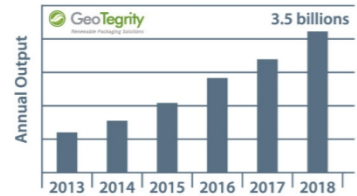

YEARLY 20% INCREASE

20 PRODUCTION LINES

ACHIEVEMENT

Industry Standards Formulation

3 Different Factories Covered Over 200,000 M²